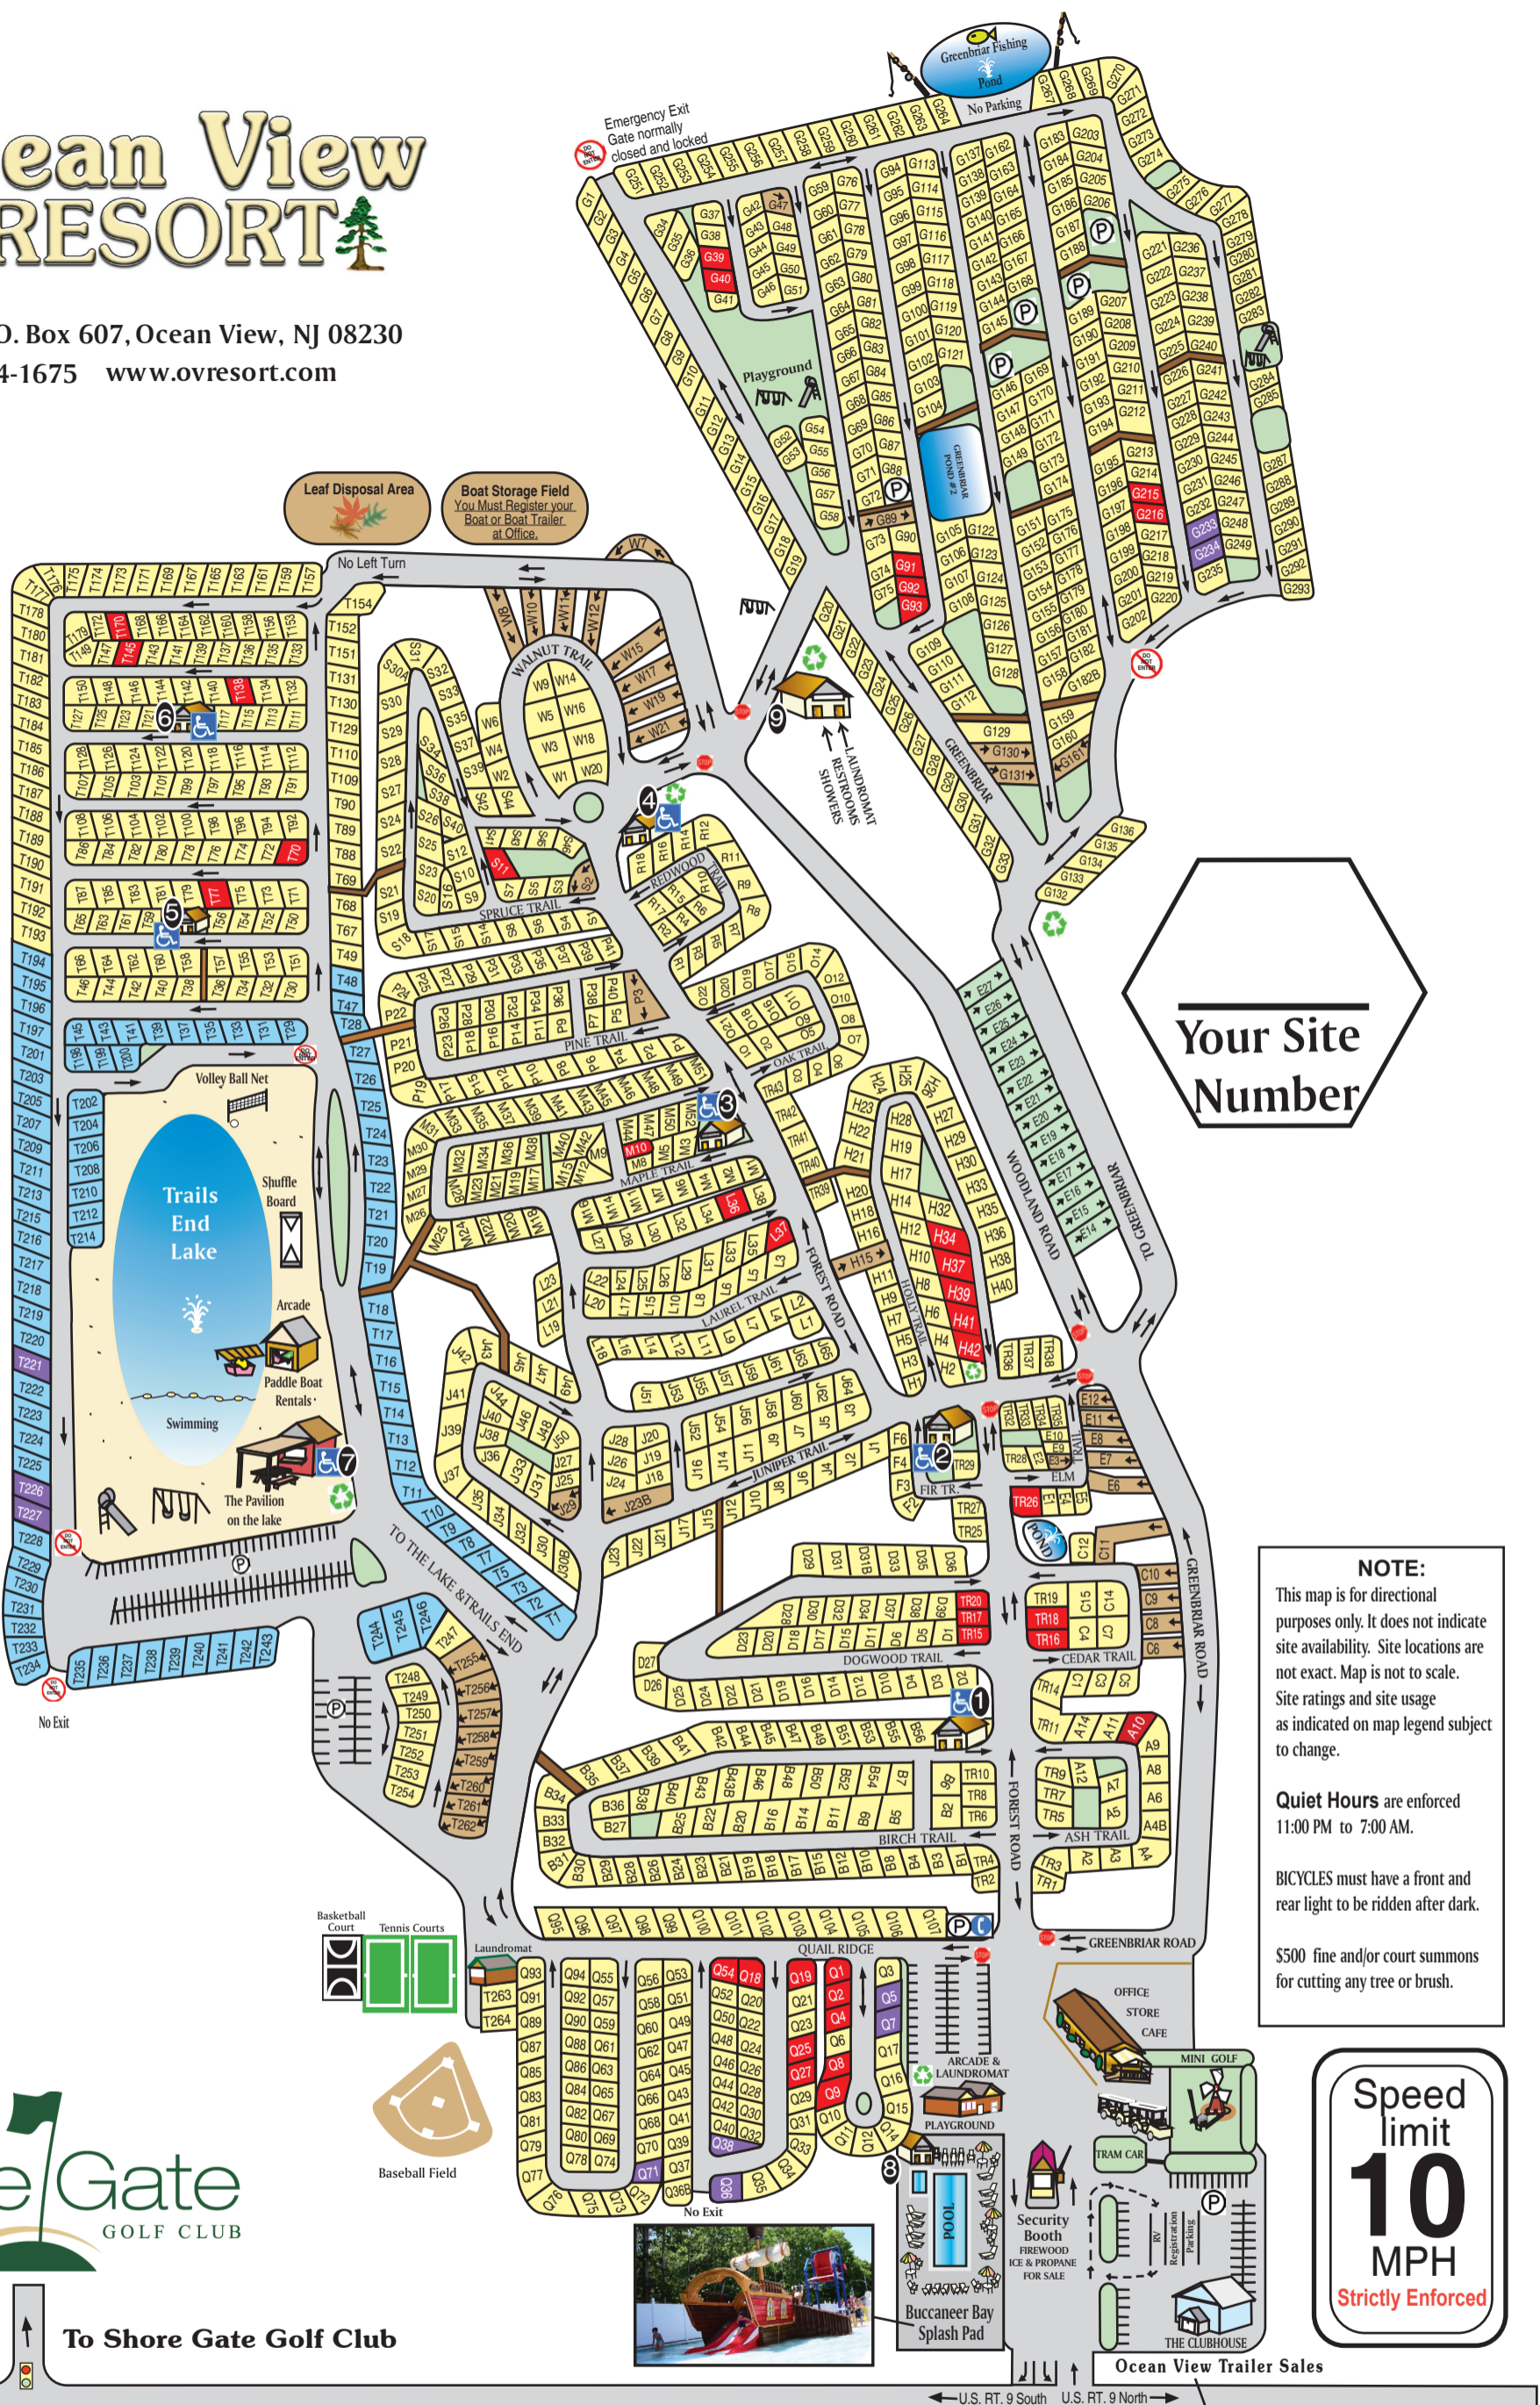

Ocean View RESORT

2555 Rt. 9 - P.O. Box 607, Ocean View, NJ 08230
(609) 624-1675 www.ovresort.com

Your Site Number

NOTE:
This map is for directional purposes only. It does not indicate site availability. Site locations are not exact. Map is not to scale. Site ratings and site usage as indicated on map legend subject to change.

Shore Gate GOLF CLUB

To Shore Gate Golf Club
To Sea Isle City & Ocean Beaches (3 miles)

- LEGEND**
- 1, 2, 3, 4, 5, 6 & 9 Restrooms and Showers
 - 7 & 8 Restrooms open during pool and lake hours
 - Playground
 - Phone Booth

Trash & Recycling Bins Please Place TRASH and GARBAGE in the GREEN dumpsters. Place PLASTIC, ALUMINUM, TIN CANS, and GLASS in the BLUE dumpsters. Place CARDBOARD and NEWSPAPERS in the RED dumpsters

- Campsite Color Key**
- Standard
 - Lake Area
 - Pull Throughs
 - Cabin Rentals
 - Trailer Rentals
 - Deluxe 50 Amp Pull Thru's 36 Ft. +

OCEAN VIEW TRAILER SALES
Located at the entrance of the campground
SALES - SERVICE - PARTS - ACCESSORIES
609-624-0370 www.oceanviewtrailersales.com
South Jersey's Park Model Headquarters!